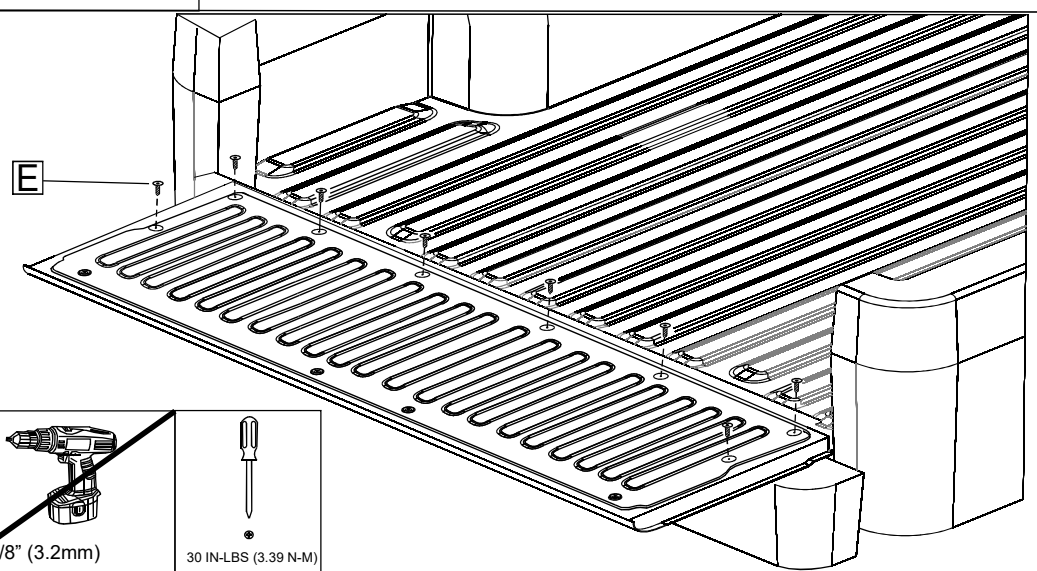

1/8" (3.2mm)

MOPAR #82300508

1

6-LOBE T30

RAM BEDMAT/TAILGATE KIT

2

6-LOBE T30

3

1/8" (3.2mm)

MOPAR #82300508

4

1/8" (3.2mm)

30 IN-LBS (3.39 N-M)