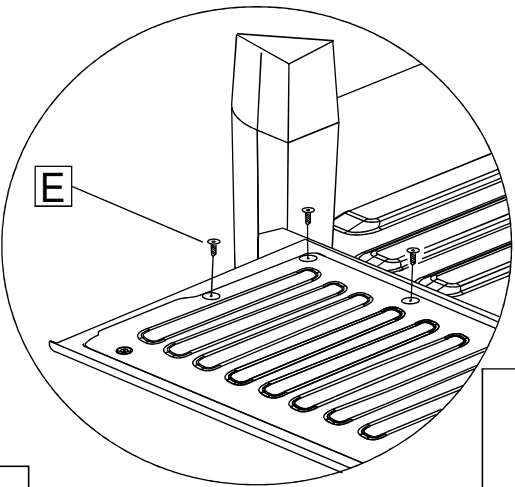

1/8" (3.2mm)

MOPAR #82300508

1

6-LOBE T30

RAM BEDMAT/TAILGATE KIT

2

6-LOBE T30

3

1/8" (3.2mm)

MOPAR #82300508

4

1/8" (3.2mm)

30 IN-LBS (3.39 N-M)