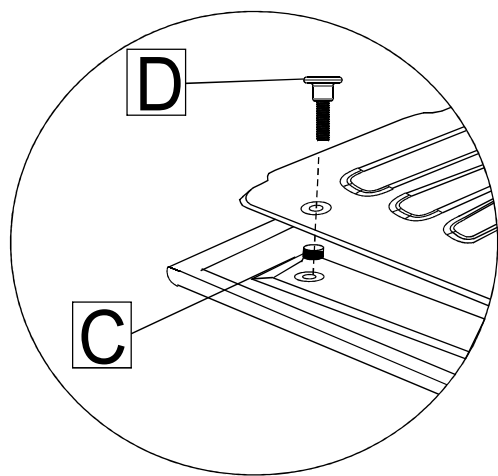

1/8" (3.2mm)

MOPAR #82300508

1

6-LOBE T30

RAM BEDMAT/TAILGATE KIT

2

6-LOBE T30

3

1/8" (3.2mm)

MOPAR #82300508

4

1/8" (3.2mm)

30 IN-LBS (3.39 N-M)