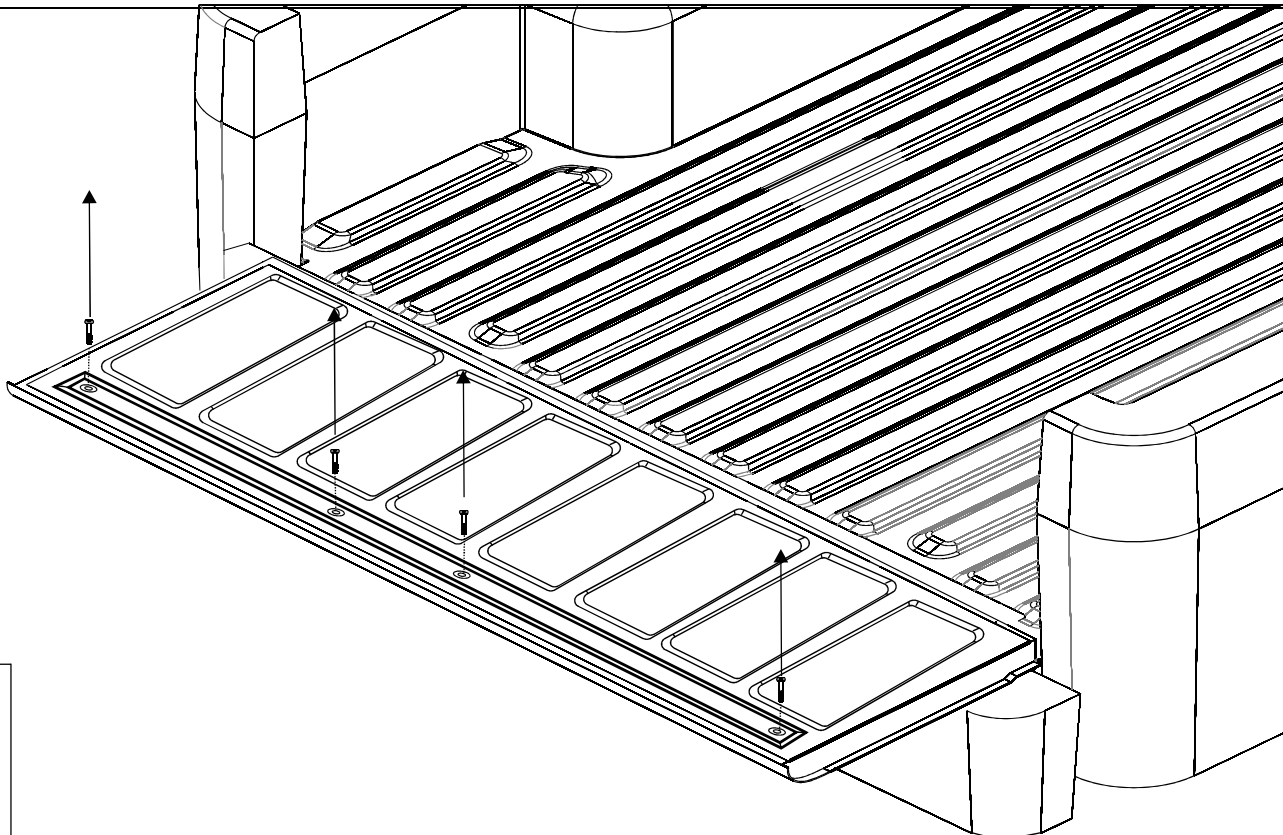

RAM BEDMAT/TAILGATE KIT

82215784AB/82215785AB BEDMAT 5.7', 6.2'

A

B

C 4x

D 4x

E 8x

6-LOBE
T30

1/8" (3.2mm)

MOPAR #82300508

1

6-LOBE T30

RAM BEDMAT/TAILGATE KIT

2

6-LOBE T30

3

1/8" (3.2mm)

MOPAR #82300508

4

1/8" (3.2mm)

30 IN-LBS (3.39 N-M)