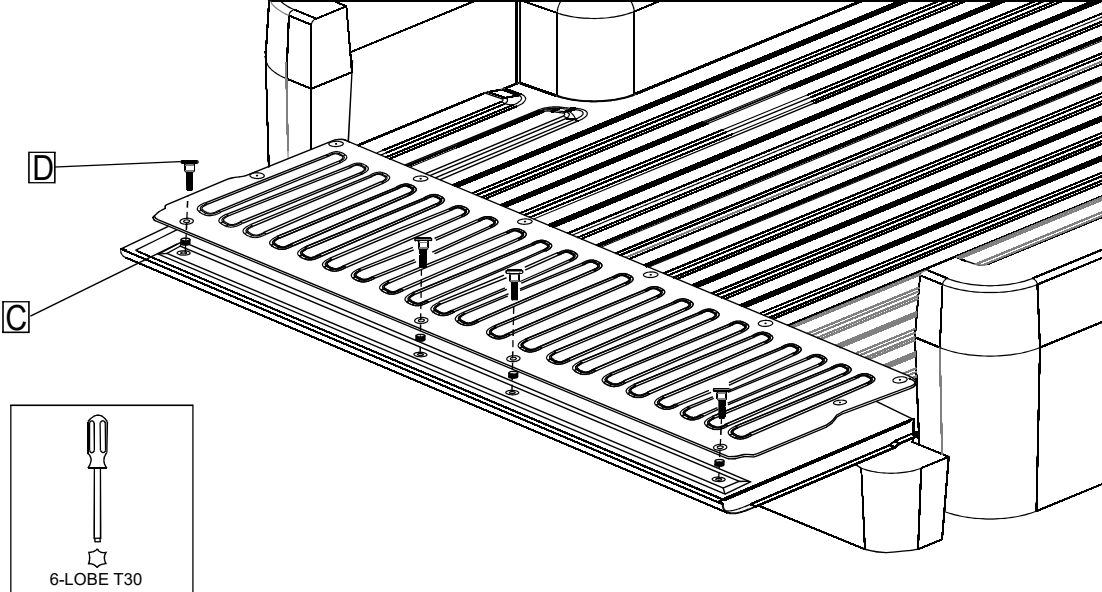

1/8" (3.2mm)

MOPAR #82300508

1

6-LOBE T30

RAM BEDMAT/TAILGATE KIT

2

6-LOBE T30

3

1/8" (3.2mm)

MOPAR #82300508

4

1/8" (3.2mm)

30 IN-LBS (3.39 N-M)